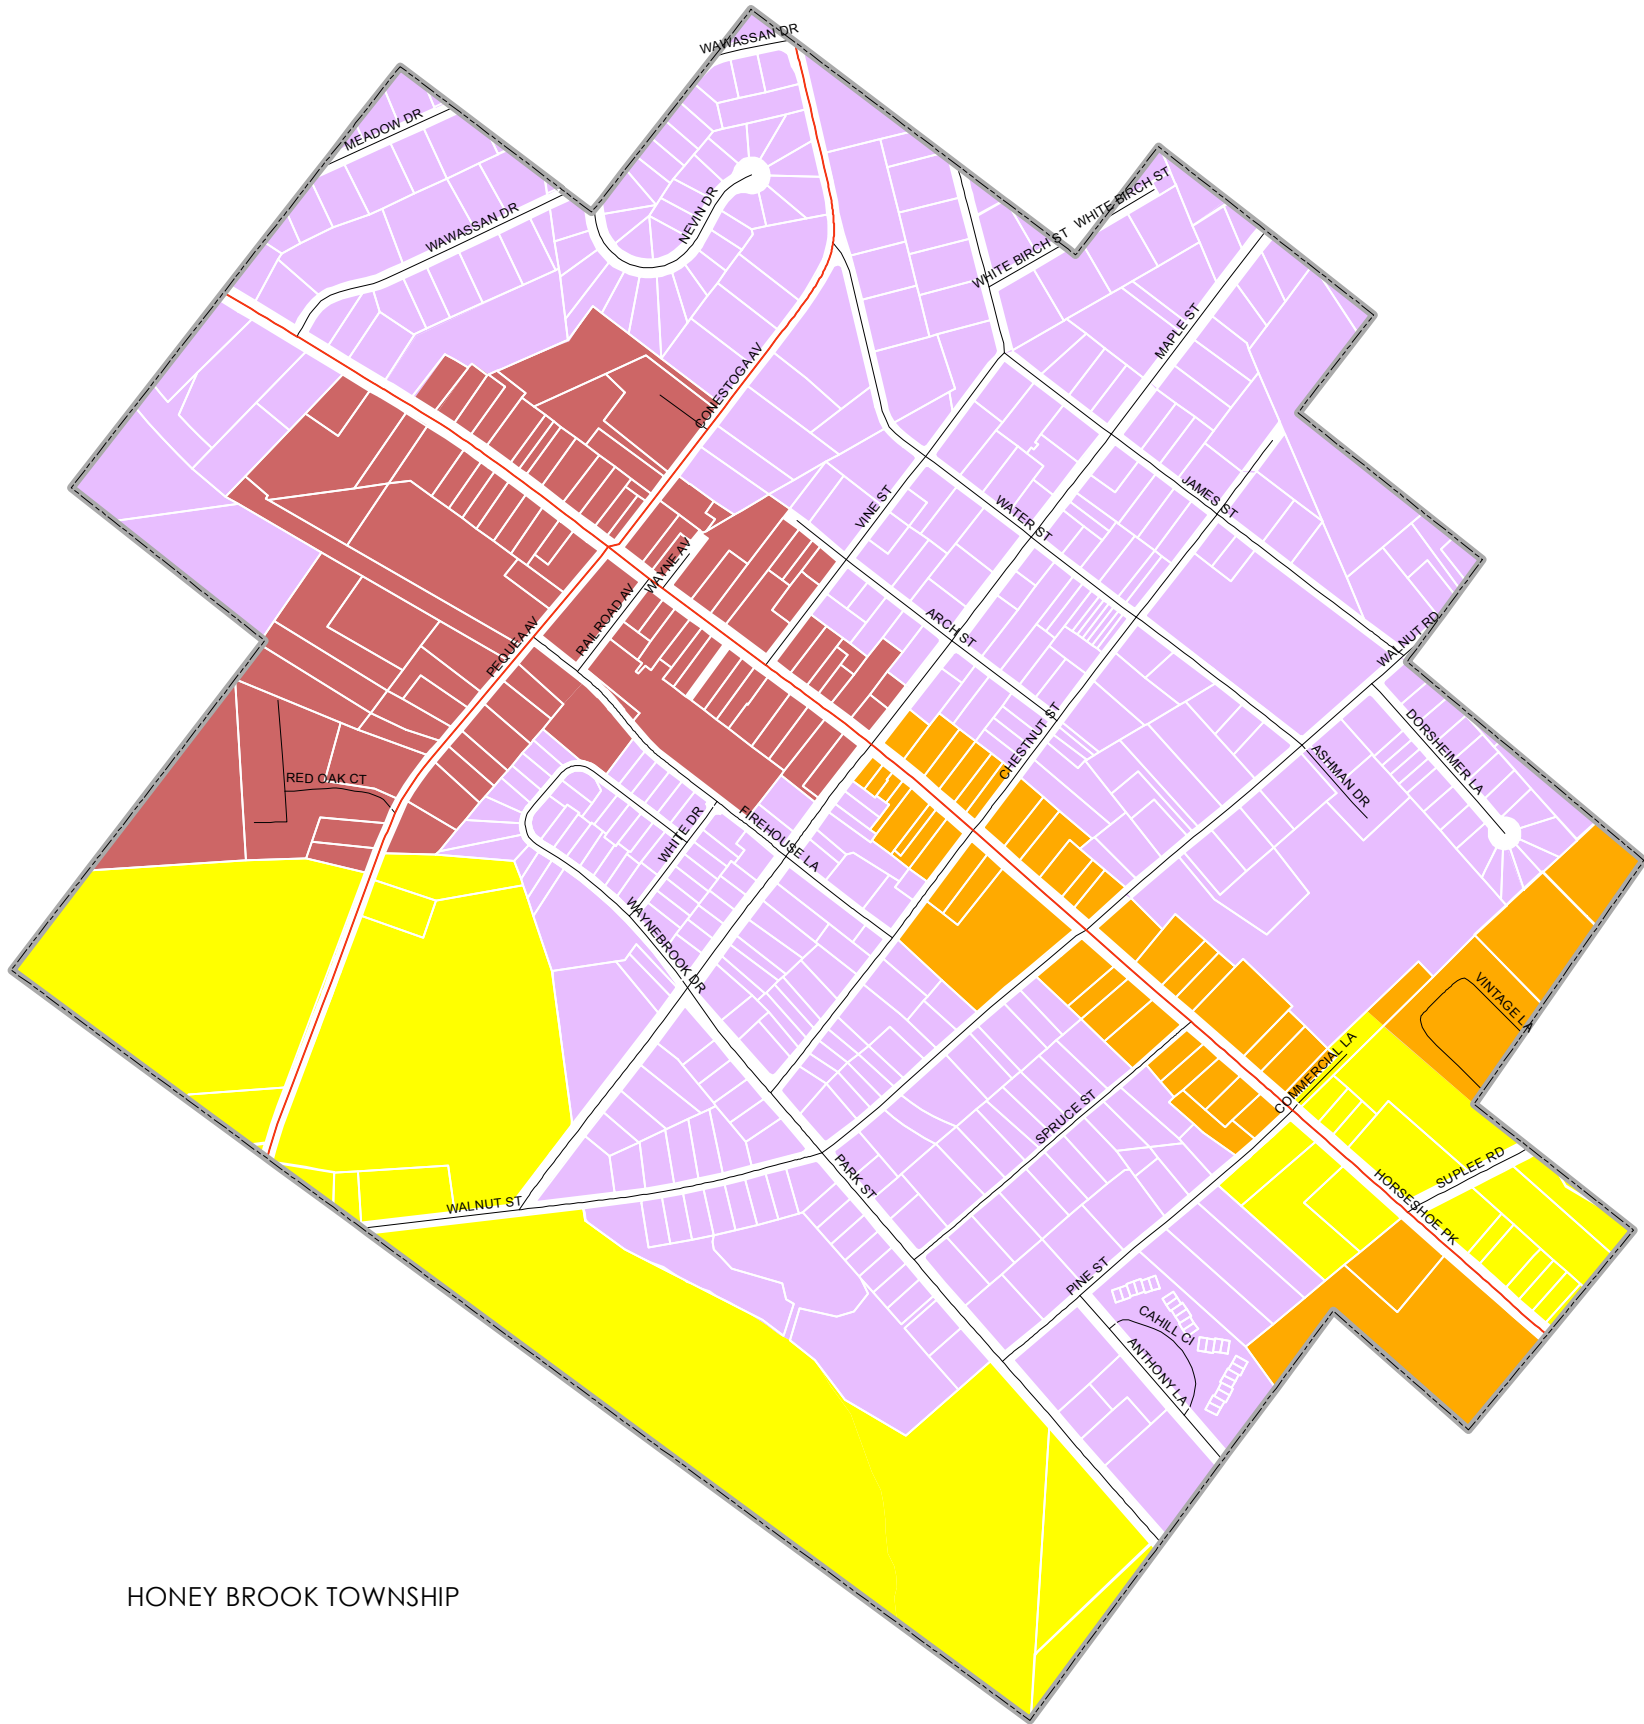

Official Zoning Map

Honey Brook Borough, Chester County

HONEY BROOK TOWNSHIP

Legend

- Mixed Use - Residential District
- Mixed Use - Commercial District
- Neighborhood Residential District
- Town Center District

THIS IS TO CERTIFY THAT THE OFFICIAL ZONING MAP SUPERSEDES AND REPLACES THE OFFICIAL ZONING MAP ADOPTED NOVEMBER 18, 2002, AS PART OF ORDINANCE NO. 177-2002 OF HONEY BROOK BOROUGH, CHESTER COUNTY, PENNSYLVANIA

DULY ENACTED BY THE COUNCIL OF HONEY BROOK BOROUGH, CHESTER COUNTY, PENNSYLVANIA, THIS ____ DAY OF _____ 2018, IN LAWFUL SESSION DULY ASSEMBLED.

ATTEST:

HONEY BROOK BOROUGH COUNCIL

BRANDYWINE CONSERVANCY