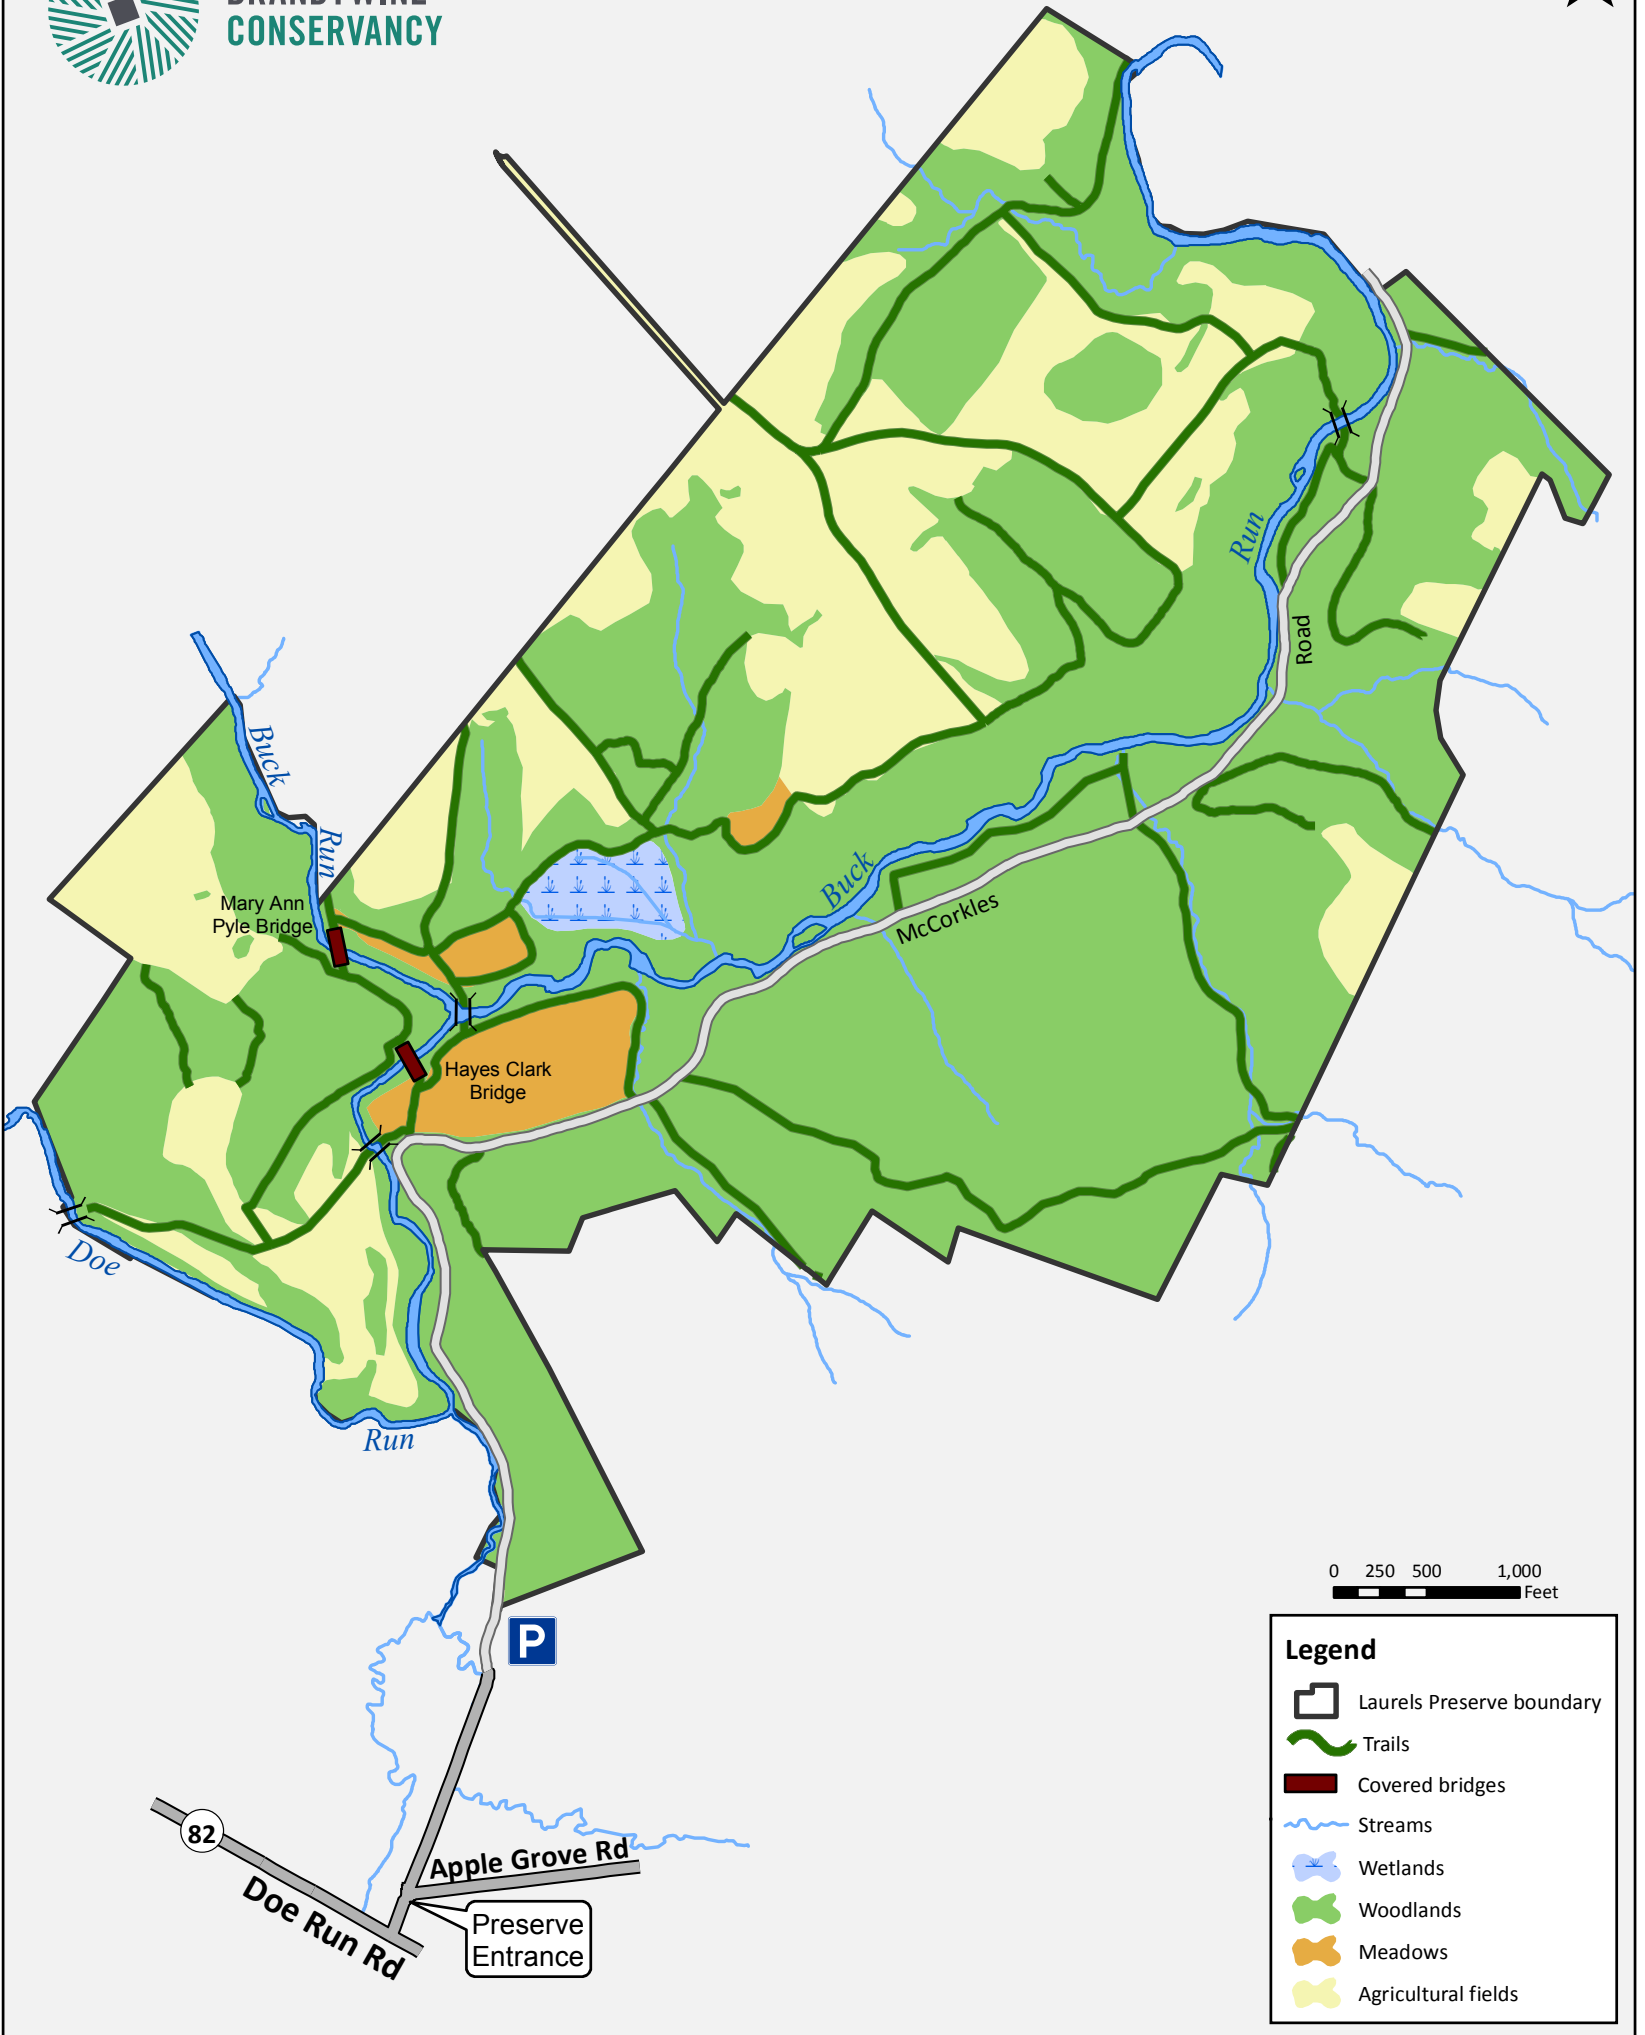

BRANDYWINE
CONSERVANCY

N

0 250 500 1,000
Feet

Legend

- Laurel's Preserve boundary
- Trails
- Covered bridges
- Streams
- Wetlands
- Woodlands
- Meadows
- Agricultural fields