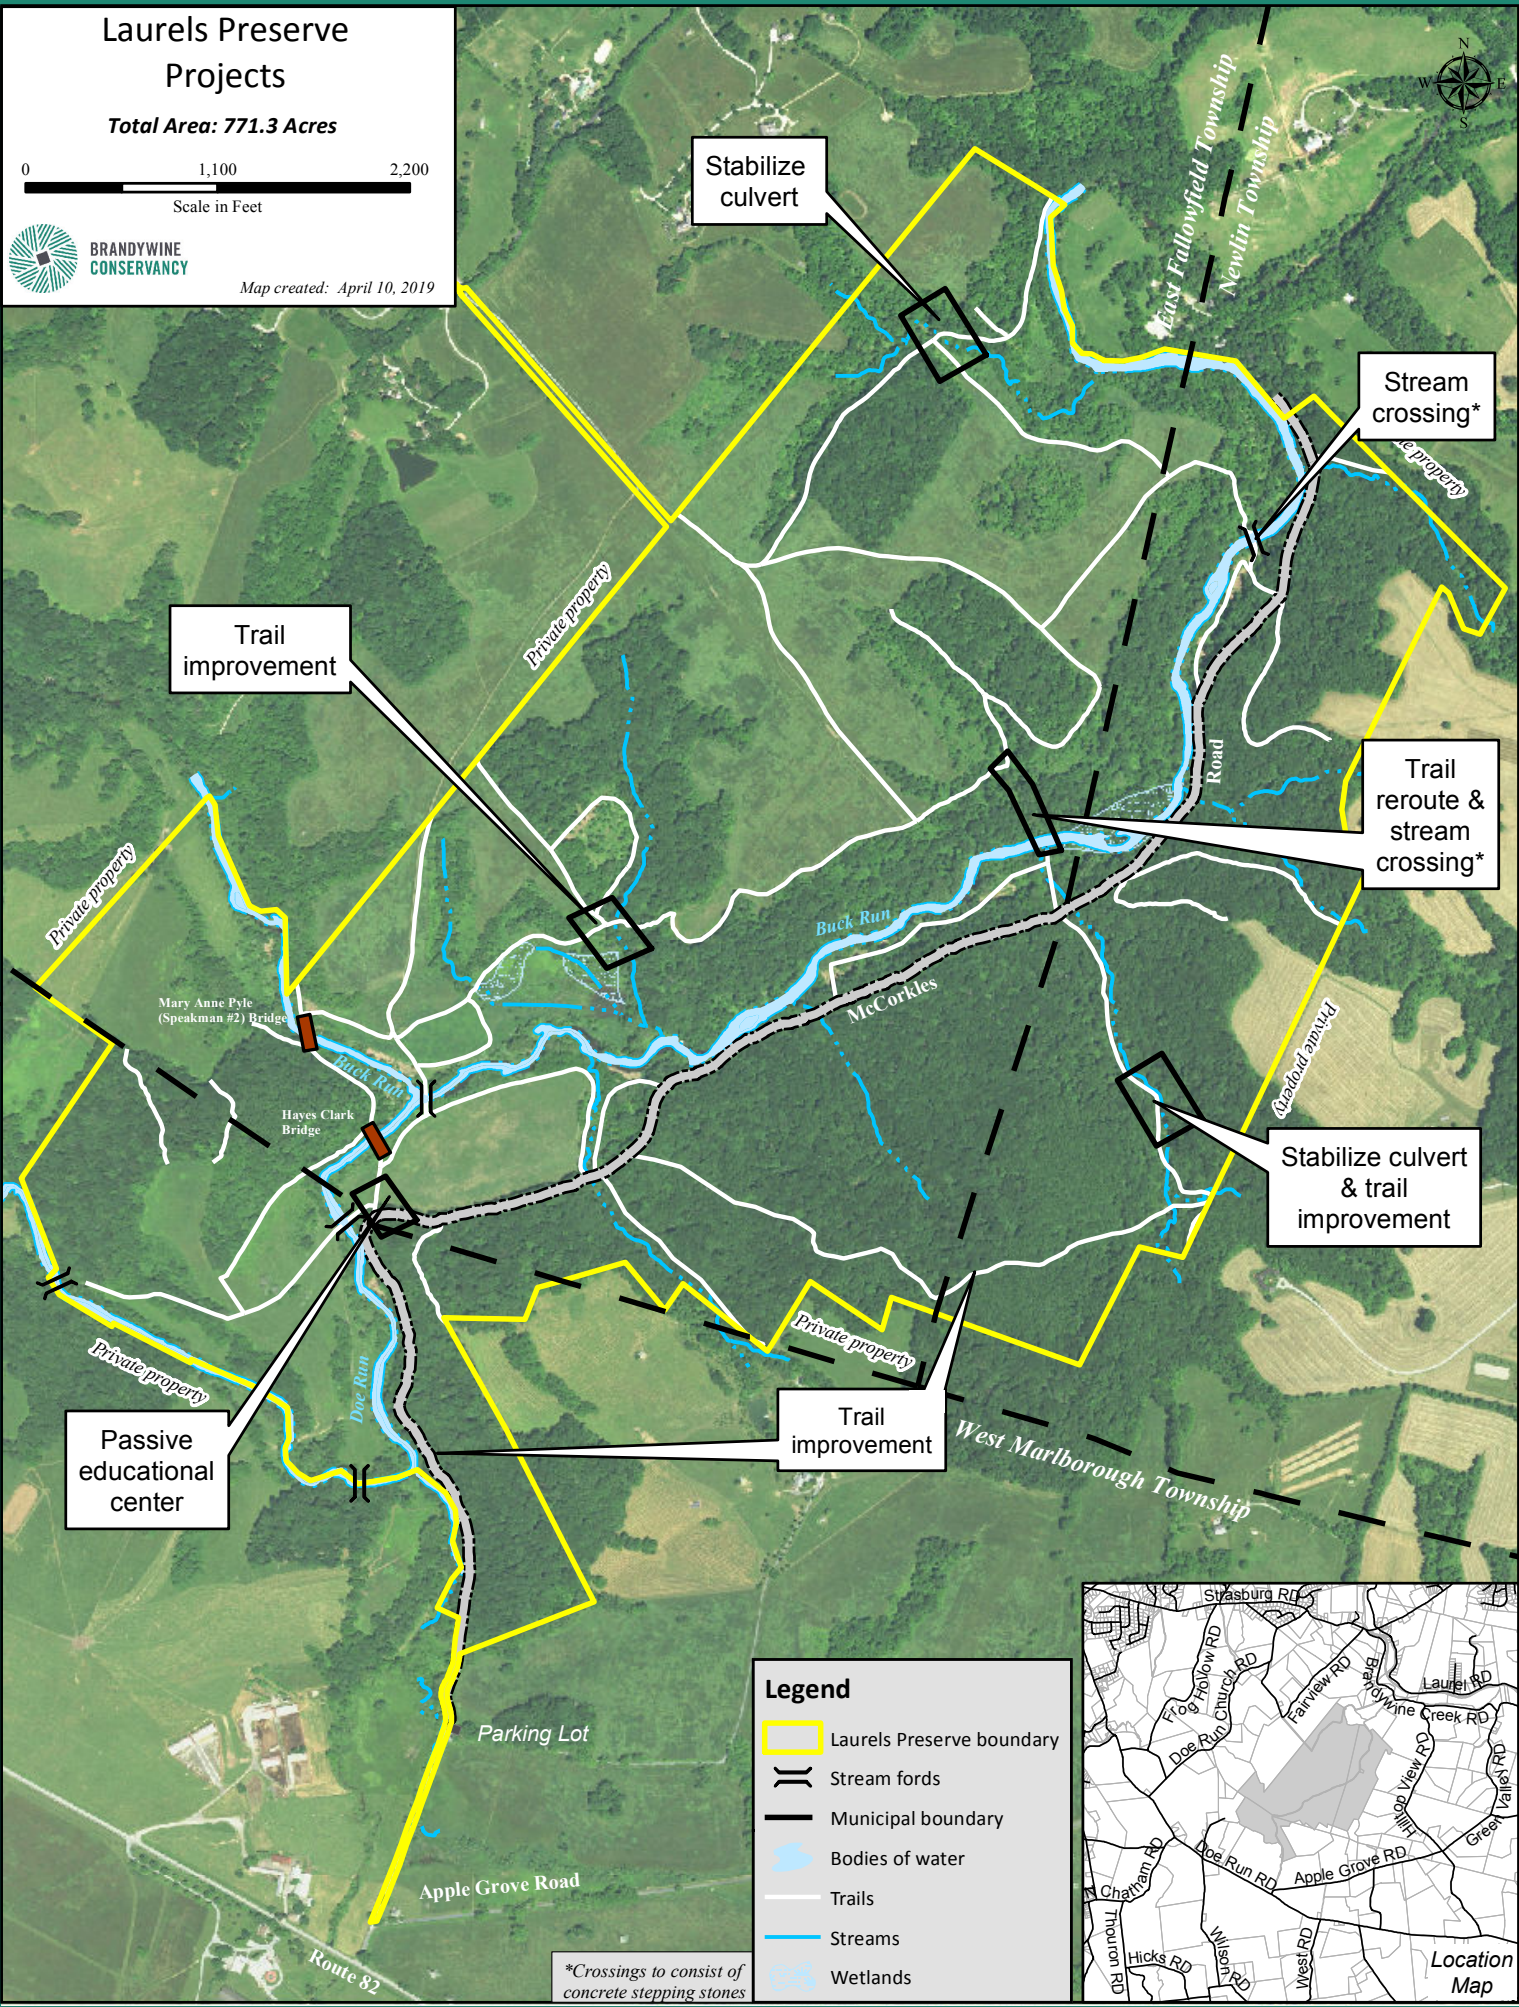

Laurels Preserve Projects

Total Area: 771.3 Acres

0 1,100 2,200

Scale in Feet

Map created: April 10, 2019

Legend

- Laurels Preserve boundary
- Stream fords
- Municipal boundary
- Bodies of water
- Trails
- Streams
- Wetlands

*Crossings to consist of concrete stepping stones